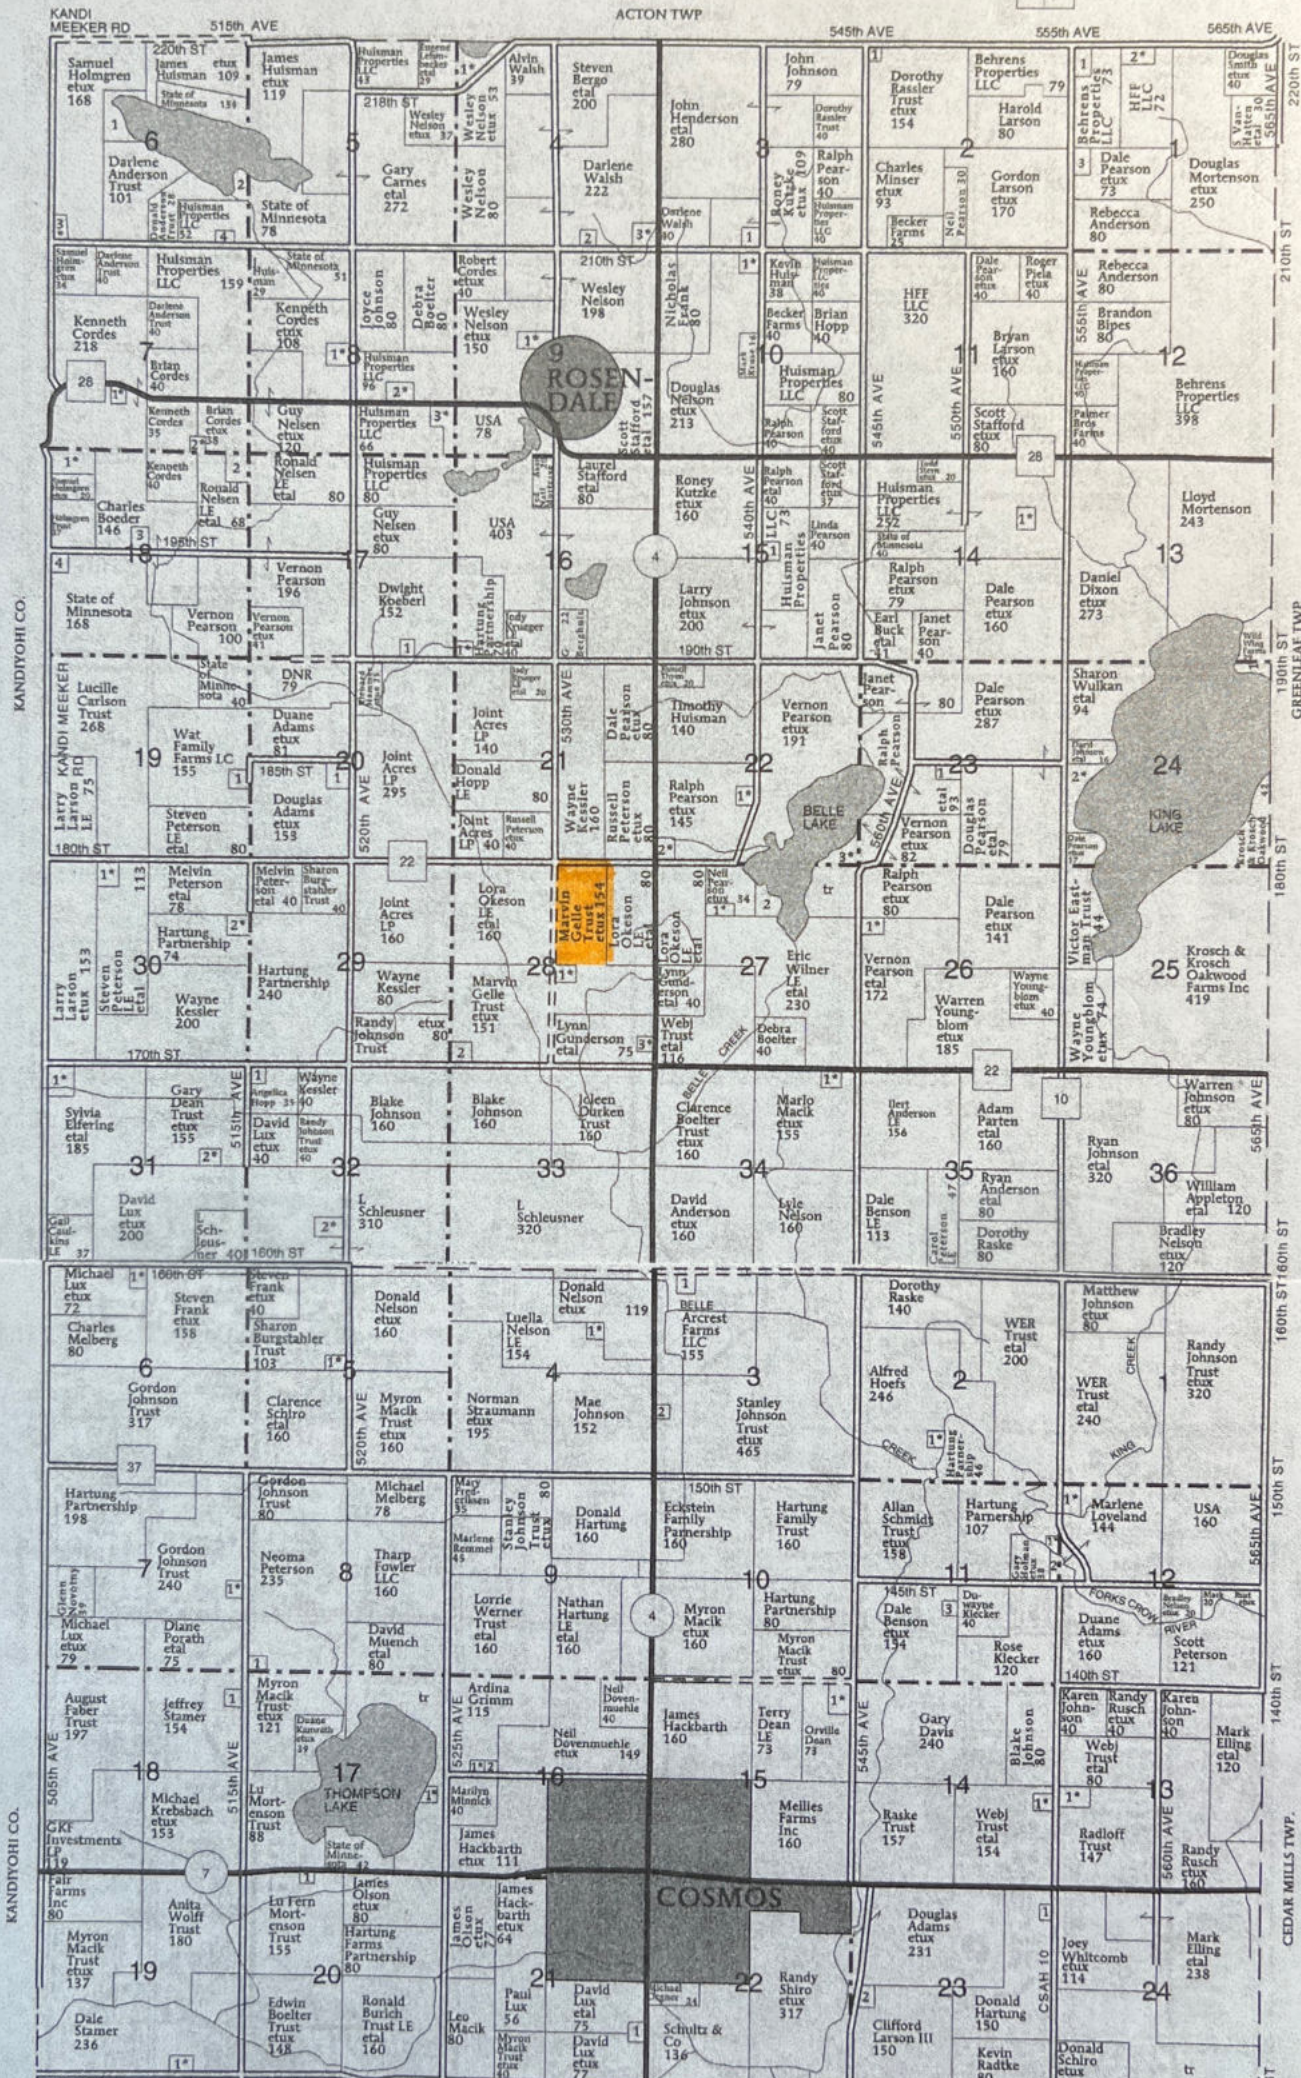

T-118-N

DANIELSON PLAT

(Landowners)

R-32-W

ROSEN DALE

BELLE LAKE

THOMPSON LAKE

COSMOS

KANDIYOHI CO.

KANDIYOHI CO.

GREENLEAF TWP.

CEDAR MILLS TWP.

KANDI MECKER RD 515th AVE ACTON TWP 545th AVE 555th AVE 565th AVE

120th ST 130th ST 140th ST 150th ST 160th ST 170th ST 180th ST 190th ST 200th ST 210th ST 220th ST